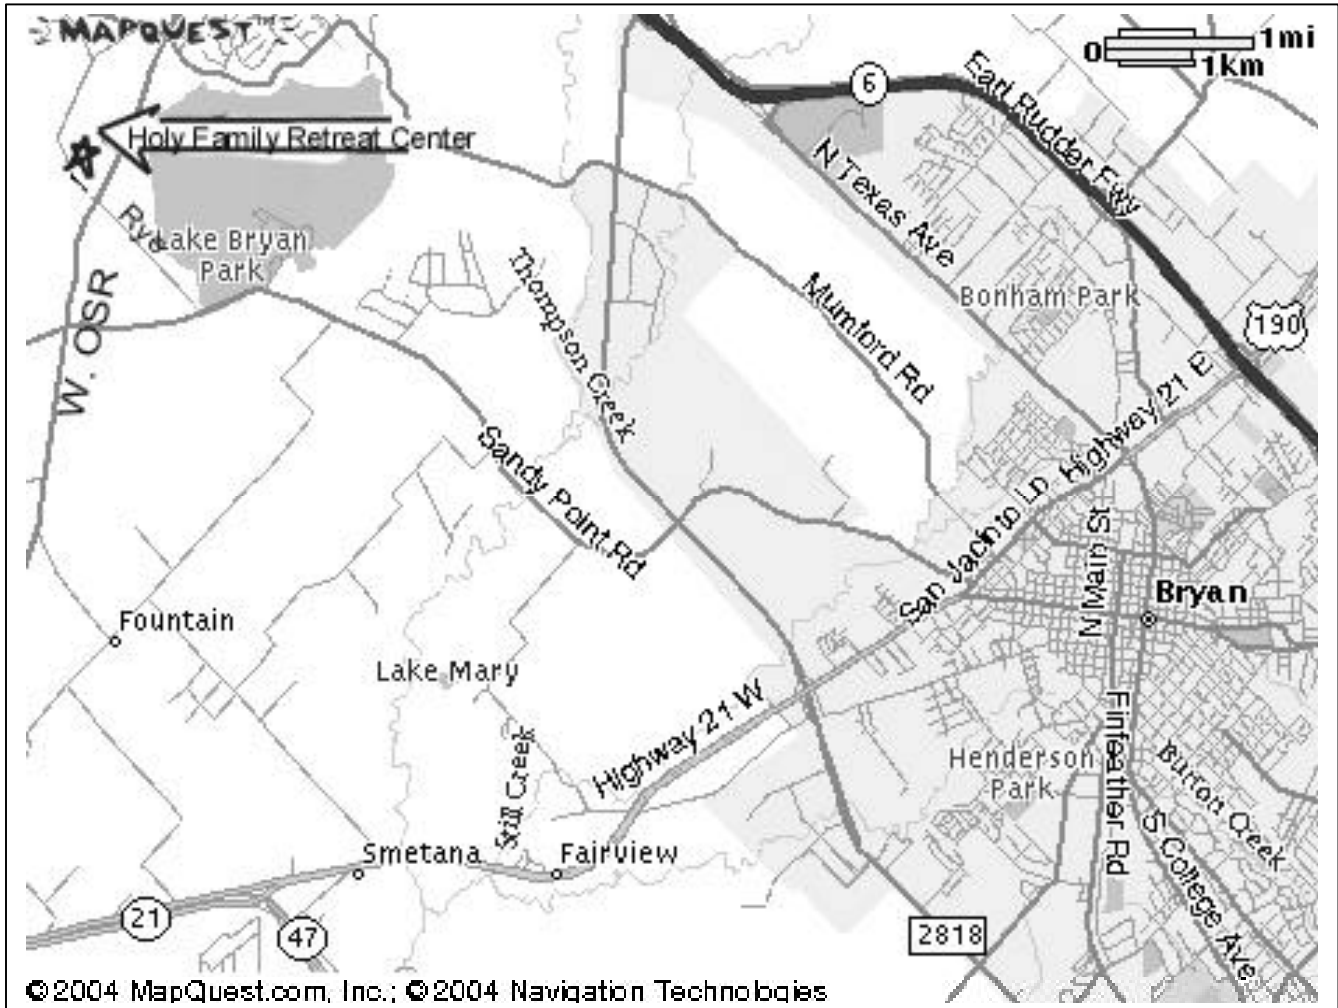

Directions to Holy Family Retreat Center

From St. Joseph Church

Take WJ Bryan West

At HWY 21, stay straight onto Sandy Point Road/1687

You will pass 2818, stay on Sandy Point for a while

After you pass Lake Bryan entrance on your right,

Take a right at the next street- Rye School Road

Take Rye School past OSR, enter the first driveway on the right past OSR

From 2818 in College Station

Take 2818 North

Pass Hwy 21, take a left at the next light, a flashing yellow light (Sandy Point Rd/1687)

After you pass Lake Bryan entrance on your right,

Take a right at the next street- Rye School Road

Take Rye School past OSR, enter the first driveway on the right past OSR